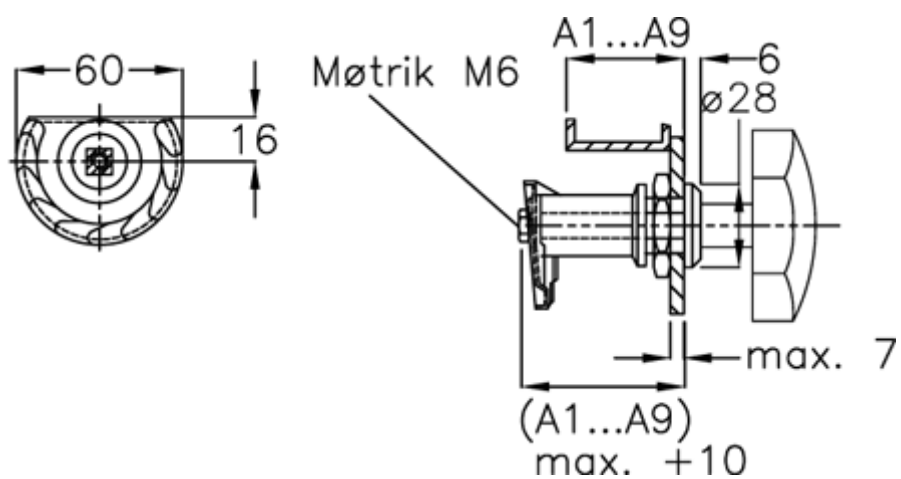

# Data Sheet

Article number: 20918046  
Description: E+G Door lock  
GN 119-SG-A6

## Measures

Door + frame thickness = 42-50  
Measure type = A6